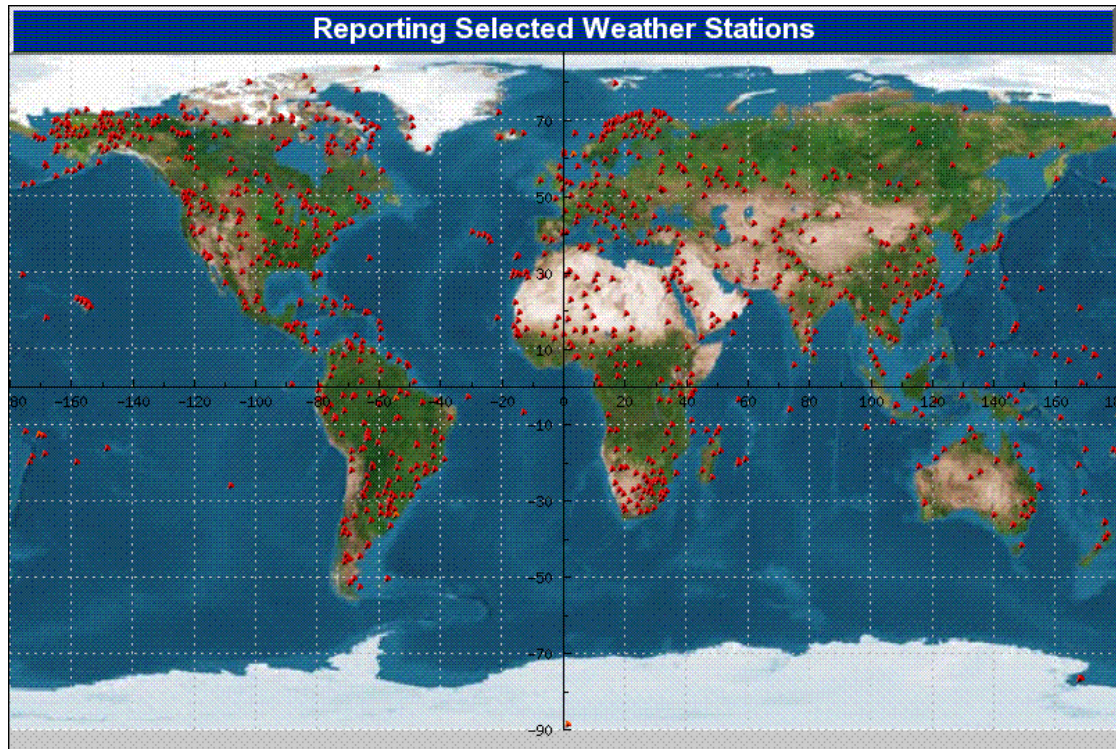

Estimating the Global Mean Temperature

Which stations are we sampling?

Complete station information is available from here:

<http://weather.noaa.gov/tg/site.shtml> - scroll to the bottom of the page for links to download the complete text files in your desired archive or uncompressed format.

The graphical representation you have already seen:

Here's the list by identifier and name:

AGGH, Honiara / Henderson
ANAU, Nauru Airport
AYMD, Madang
AYMO, Manus Island/Momote
AYPY, Moresby
AYWK, Wewak
BGBW, Narsarsuaq
BGCO, Constable Pynt
BGGH, Godthaab / Nuuk
BGJN, Jacobshavn Lufthavn
BGSF, Sdr Stroemfjord
BGTL, Thule A. B.
BIAR, Akureyri
BIEG, Egilsstadir
BIKF, Keflavikurflugvollur
BIRK, Reykjavik
CWAC, Nitinat Lake Meteorological
Aeronautical Presentation System
CWAJ, Eriean Meteorological Aeronautical
Presentation System